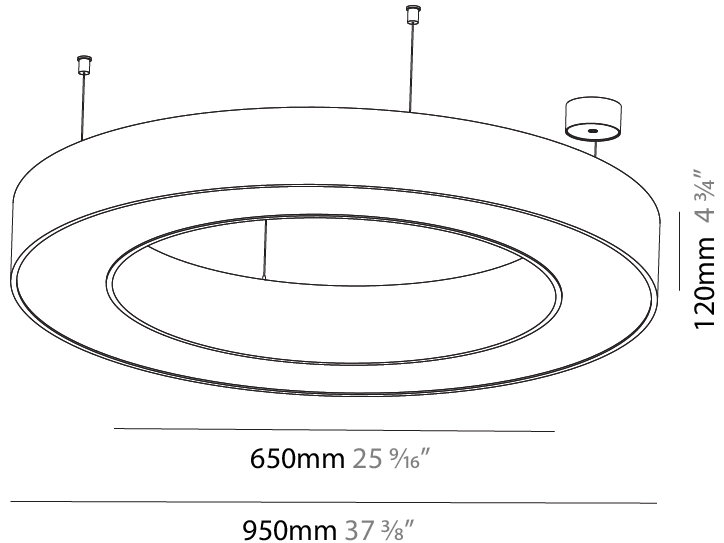

GENERAL

Series: Glorious
Subseries: Glorious
Brand: Prolicht
Division: Architectural
Mounting Type: Suspension
Mounting Location: Ceiling
Subcategory: Ambient

PHYSICAL

Shape: Round
Diameter (mm): 950
Diameter (in): 37 ³/₈
Height (mm): 120
Height (in): 4 ³/₄
Max. Overall Height (mm): 2120
Max. Overall Height (in): 83 ⁷/₁₆
Light Distribution: Direct / Indirect
Weight (kg): 10.395
Weight (lbs): 22.92
Diffuser: PMMA - Opal or Micro-Prism
Fixture Finish: SSR / BKV / CWI / CRY / HAB / LAG / UFT / ITA / RUA / RUR / MIC / FTG / MYG / TWT / LOD / PUS / FRO / FUP / KIA / POP / BLS / SPG / MEY / GOH / GUM / CHC / COM / ABZ / JAG / OBR / MOS / ROR
Fixture Material: Aluminum

ELECTRICAL

Lamp Type: LED (Zhaga Standard)
Input Wattage (W): 58.5
Total Output Wattage (W): 52 / 41.6 (3500K)
Dimming: Non-Dimming / Phase Dimming (120Vac only) / 0-10V Dimming
Driver Included: Yes
Driver Location: Integrated
Driver Type: Constant Current
Driver Class: Class 2
Input Voltage (V): 120 - 277
Constant Current (MA): 350 / 900/400 (3500K)

LED

Color Temperature (°K): 3000 / 3500 / 4000
Max. Delivered Lumen (lm): 4150 / 4302 / 4390 Direct / 1850/ 1911 / 150
CRI: >80 CRI
Efficiency (%): 69
Lamp Life (hrs): 50000

OPTICAL

RATINGS AND CERTIFICATIONS

Certified By: Certified for North American Standards
IP rating: IP20

PROJECT _____
TYPE _____
SPECIFIER _____
QUANTITY _____
DATE _____